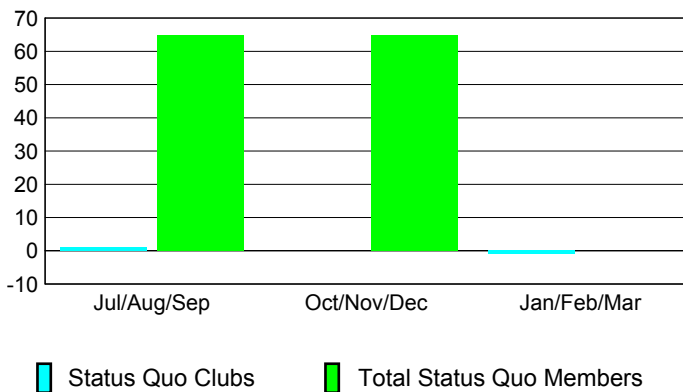

Club Results 2008-2009

Goal, New, Dropped, Gain/Loss

Comparison of Club Gain/Loss

Current Year Compared to the Previous Year

YTD Status Quo Clubs 2008-2009

Status Quo Clubs Compared to Status Quo Members

MEMBERSHIP

Membership Results 2008-2009

Membership 2007-2008

Month	Net Memb	Actual New	Actual Dropped	Gain/Loss of	Gain/Loss of
	Goal	New Memb	Dropped Memb	Memb	Memb
Jul/Aug/Sep	0	12	-63	-51	-32
Oct/Nov/Dec	0	60	-37	23	-11
Jan/Feb/Mar	0	21	-94	-73	-85
Totals	0	93	-194	-101	-128