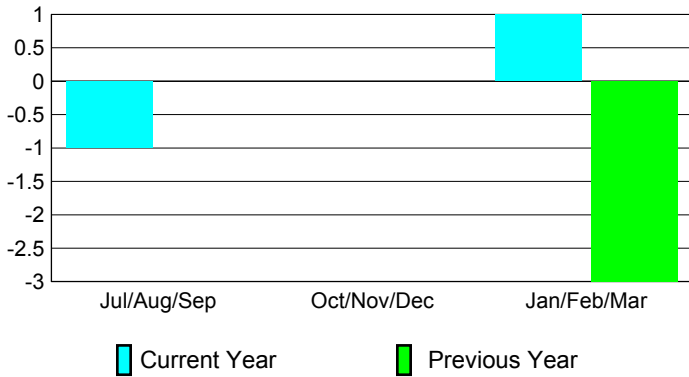

Club Results 2008-2009

Goal, New, Dropped, Gain/Loss

Comparison of Club Gain/Loss

Current Year Compared to the Previous Year

YTD Status Quo Clubs 2008-2009

Status Quo Clubs Compared to Status Quo Members

MEMBERSHIP