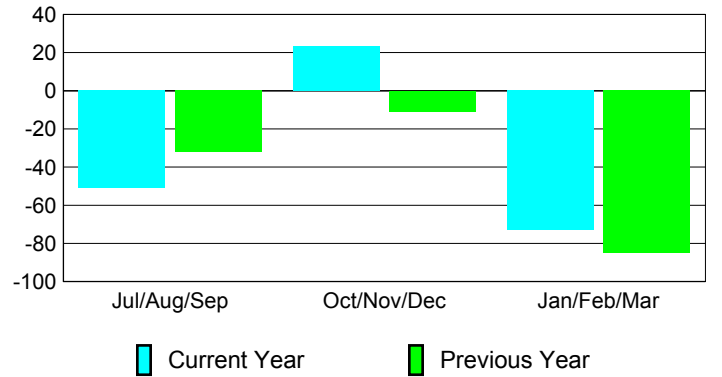

Membership Results 2008-2009

Membership 2007-2008

Month	Net Memb	Actual New	Actual Dropped	Gain/Loss of	Gain/Loss of
	Goal	New Memb	Dropped Memb	Memb	Memb
Jul/Aug/Sep	0	12	-63	-51	-32
Oct/Nov/Dec	0	60	-37	23	-11
Jan/Feb/Mar	0	21	-94	-73	-85
Totals	0	93	-194	-101	-128

Membership Results 2008-2009

Goal, New, Dropped, Gain/Loss

Comparison of Membership Gain/Loss

Current Year Compared to the Previous Year

Gender Comparison 2008-2009