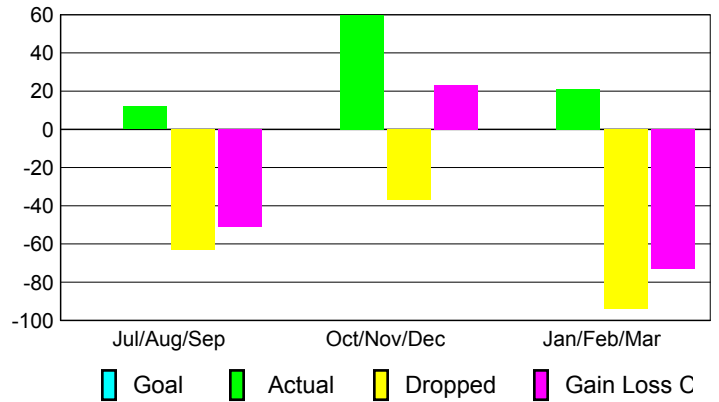

Membership Results 2008-2009

Goal, New, Dropped, Gain/Loss