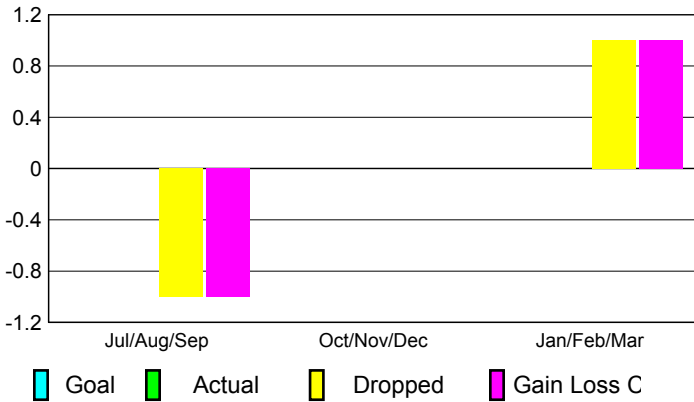

2008-2009 GMT Quarterly Report for District (or Undistricted) **District 51 C**

GMT: **Doctor CARLOS E JUSTINIAN**

Location: **PUERTO RICO**

GMT CA: **3**

CLUBS

Club Results 2008-2009

Clubs 2007-2008

Month	New Club	Actual New	Actual Dropped	Gain/Loss of	Gain/Loss of
	Goal	New Clubs	Dropped Clubs	Clubs	Clubs
Jul/Aug/Sep	0	0	-1	-1	0
Oct/Nov/Dec	0	0	0	0	0
Jan/Feb/Mar	0	0	1	1	-3
Totals	0	0	0	0	-3

Club Results 2008-2009

Goal, New, Dropped, Gain/Loss

Comparison of Club Gain/Loss

Current Year Compared to the Previous Year

YTD Status Quo Clubs 2008-2009

Status Quo Clubs Compared to Status Quo Members

MEMBERSHIP